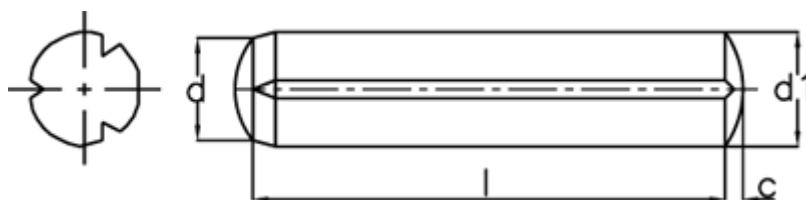

# Data Sheet

Article number: 080333351

Description: KLEE Slotted pin S3 4x40  
Stainless 1.4305

## Measures

---

c = 0,6  
d = 4.0  
d1 = 4,25  
Length = 40